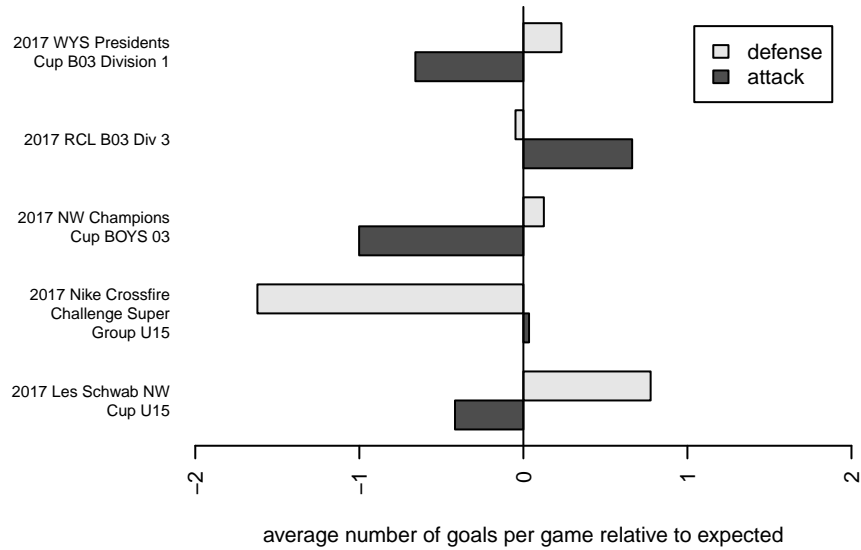

Performance relative to 13 month average