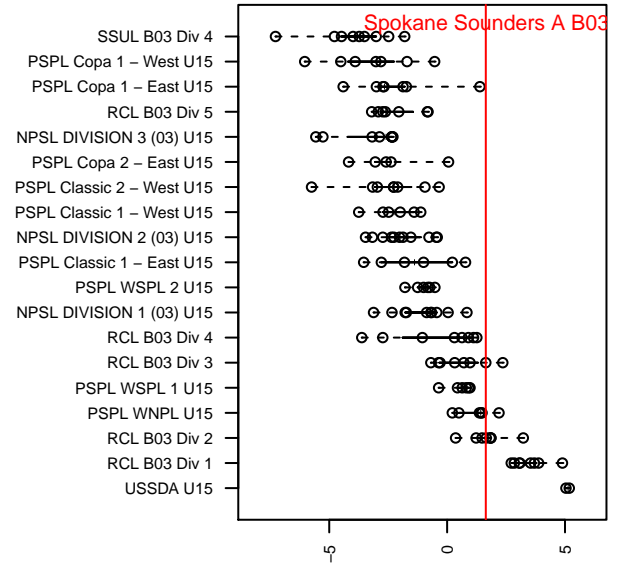

**attack and defense rating
relative to others at age
and all opponents in last 13 months**