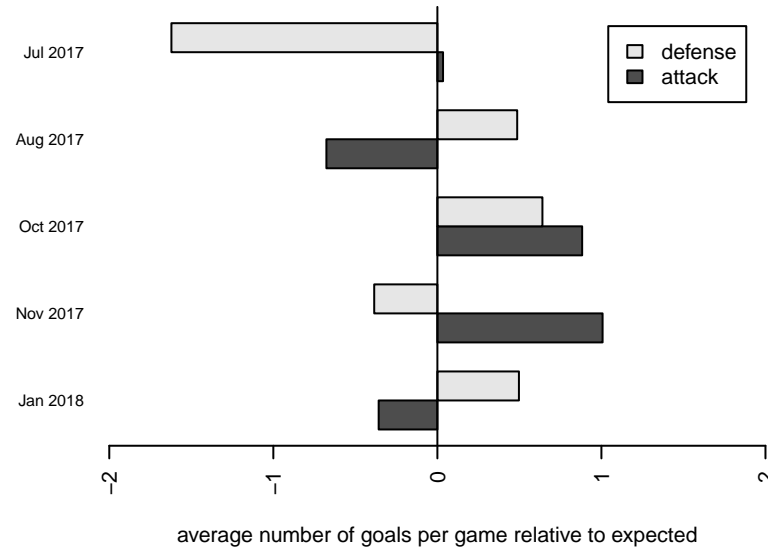

Performance relative to 13 month average