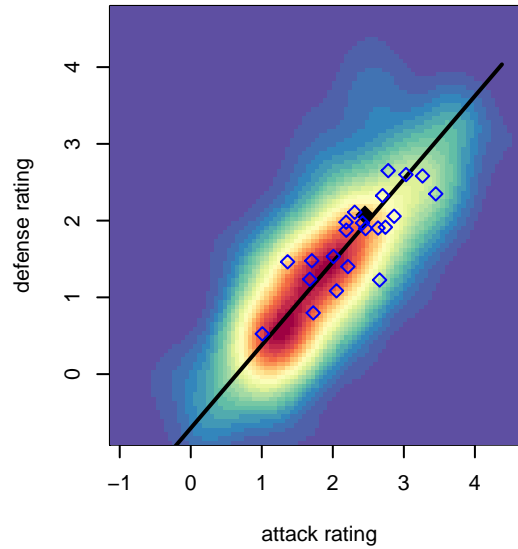

**attack and defense rating
relative to others at age
and all opponents in last 13 months**