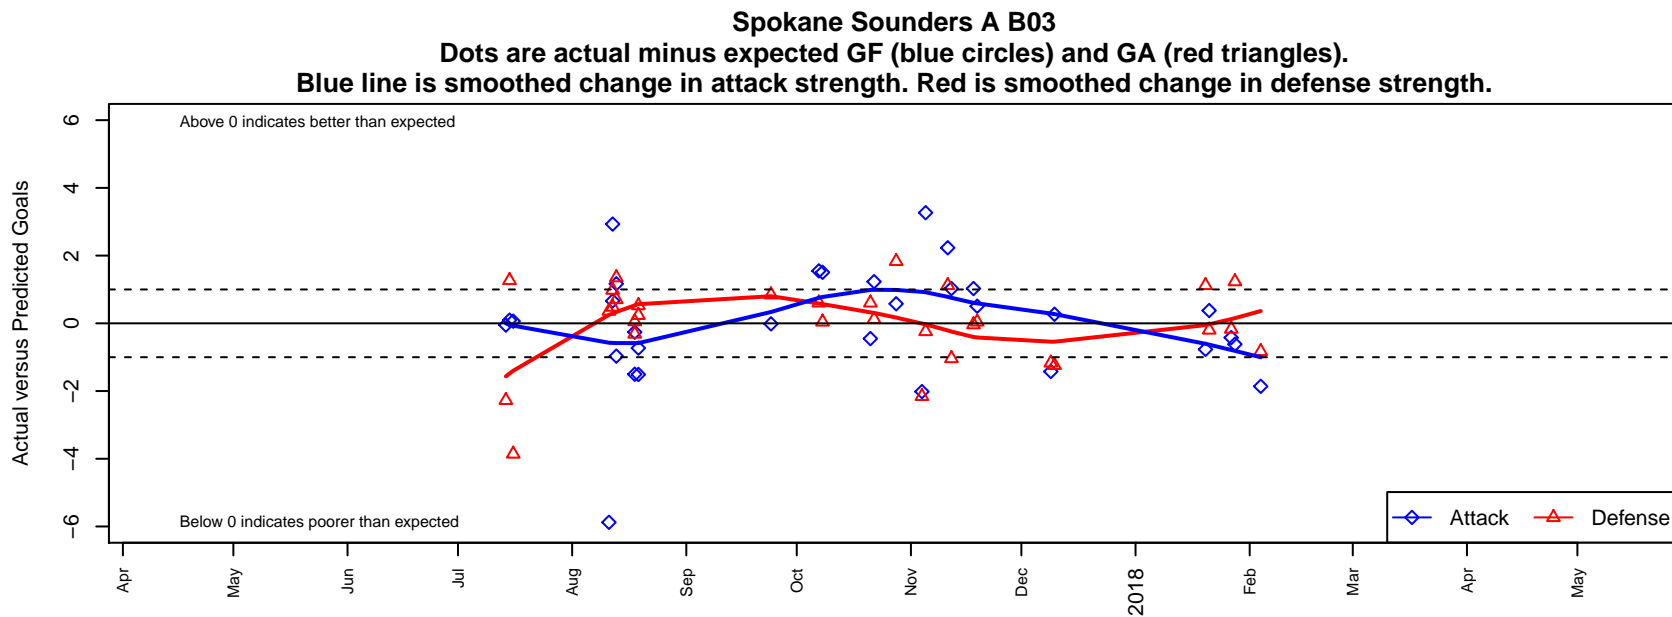

**attack and defense variance (black dot)
relative to other teams
and top 10 in region**

**attack and defense rating
relative to others at age
and all opponents in last 13 months**

Spokane Sounders A B03

SSC Shadow
Spokane, WA
B03 total strength=1453
attack=11.61 defense=7.96
fall league = RCL B03 Div 3
notes= Bushey 2016

alt names used:
Spokane Sounders B03A
SPOKANE SOUNDERS B2003-A
SPOKANE SOUNDERS B2003-A
SPOKANE SOUNDERS B2003-A (WA)
Spokane Sounders B03A

Venues played:
2017 Nike Crossfire Challenge Super Group U'
2017 Les Schwab NW Cup U15
2017 NW Champions Cup BOYS 03
2017 RCL B03 Div 3
2017 WYS Presidents Cup B03 Division 1