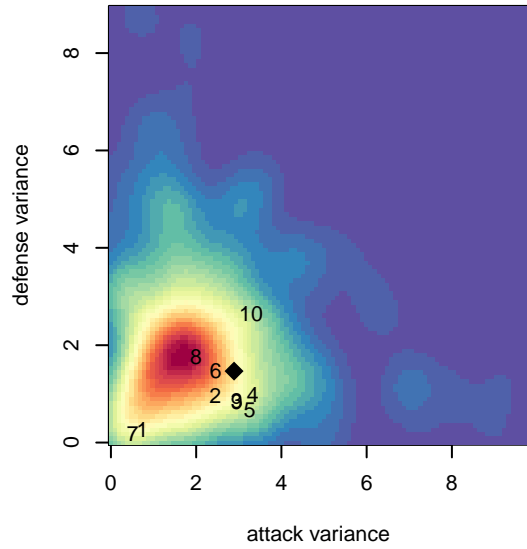

**attack and defense variance (black dot)
relative to other teams
and top 10 in region**